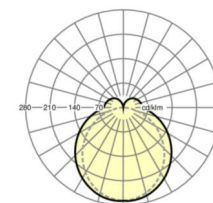

CHARACTERISTICS

Order number	19130006010
EAN number	4020863413157
Commodity code	94051190
Certification mark	IP 20, Protection class I, ENEC10 VDE, F, HACCP DIN10500/Food/IFS-application-related suitability/BRC, Indoor, CE
Impact resistance (IK rating)	IK03 (10°C bis 40°C)
Ambient temperatur	ta 10°C to 40°C
Special properties	Ready for IoT
Warranty period	5 years
State funding programs	BEG - Federal funding for efficient buildings (valid only for Germany)

ELECTRICAL ENGINEERING

Controller	Electronic driver DALI2 (1 pcs.)
System output	27W
Mains voltage	230V/50Hz
Circuit breakers (inrush current)	13 pieces/B10, 21 pieces/B16, 21 pieces/C10, 35 pieces/C16
Energy efficiency class/light source	B

LIGHTING TECHNOLOGY

Placement	LED, Colour rendering/Light colour CRI ≥ 80 / 4000K
Colour tolerance (MacAdam)	3SDCM
Photobiological safety (Luminaire)	RG1
Nominal luminous flux	4873lm
LED service life	50000h L80/B10 (Tq 40°C)
Luminaire luminous efficiency	179lm/W
Beam angle	130° (C0) / 110° (C90)
UGR lat./long.	23.9 / 22.4

MECHANICS

Housing colour	traffic white RAL 9016
Dimensions (LxWxH/DxH)	1531mm x 63mm x 54mm
Weight (net)	2kg
Type of installation	Mounting rail system installation, Light structure

Dimensions

L	1531 mm	Length
B	63 mm	Width
H	54 mm	Height

DEEP-LINK

<https://www.regiolum.de/en/article/19130006010>